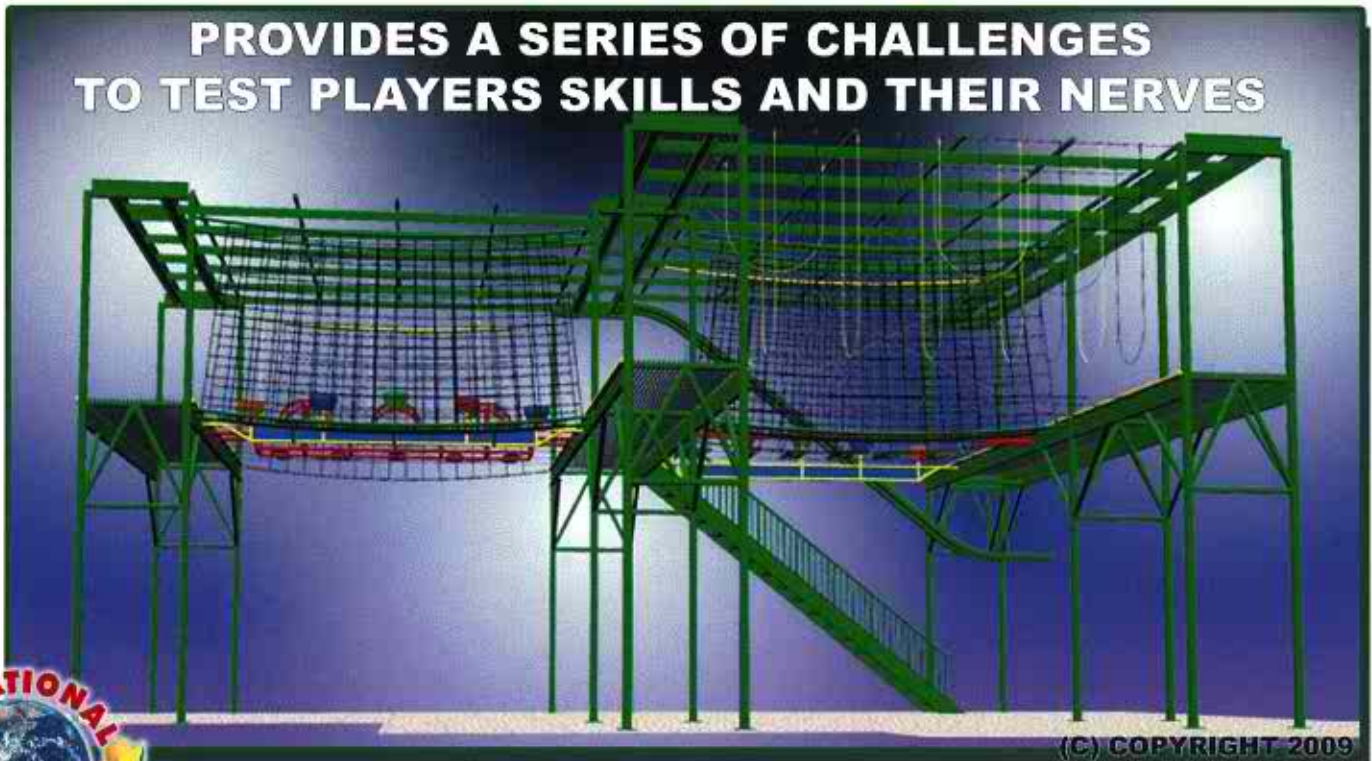

AIR TREK

ADVENTURE ROPES COURSE

By iPLAYCO

LEADING DYNAMIC FAMILY ATTRACTION

**PROVIDES A SERIES OF CHALLENGES
TO TEST PLAYERS SKILLS AND THEIR NERVES**

(C) COPYRIGHT 2009

www.iplayco.com

International Play Company
20216 - 98th Avenue, Langley, BC V1M 3G1 Canada
Ph: 1-604-882-1188 Fax: 1-604-882-1977
E-mail: sales@iplayco.com
A Subsidiary of Iplayco Corp. Ltd. (IPC: TSX-V)

AIR TREK EVENTS

Knotted Rope Walk

Scale across a single cable while grabbing knotted V ropes

The Pod Walk

Balance across while stepping onto elevated pod steps

Spider Climb

Climb across large suspended vertical cargo net

Swinging Trapeze

Step from hanging rope swings to get to the other side

Suspension Bridge

A safe a fun way to go from one raised platform to another

Tight Rope Shuffle

Balance & shuffle your feet on two cables to the other side