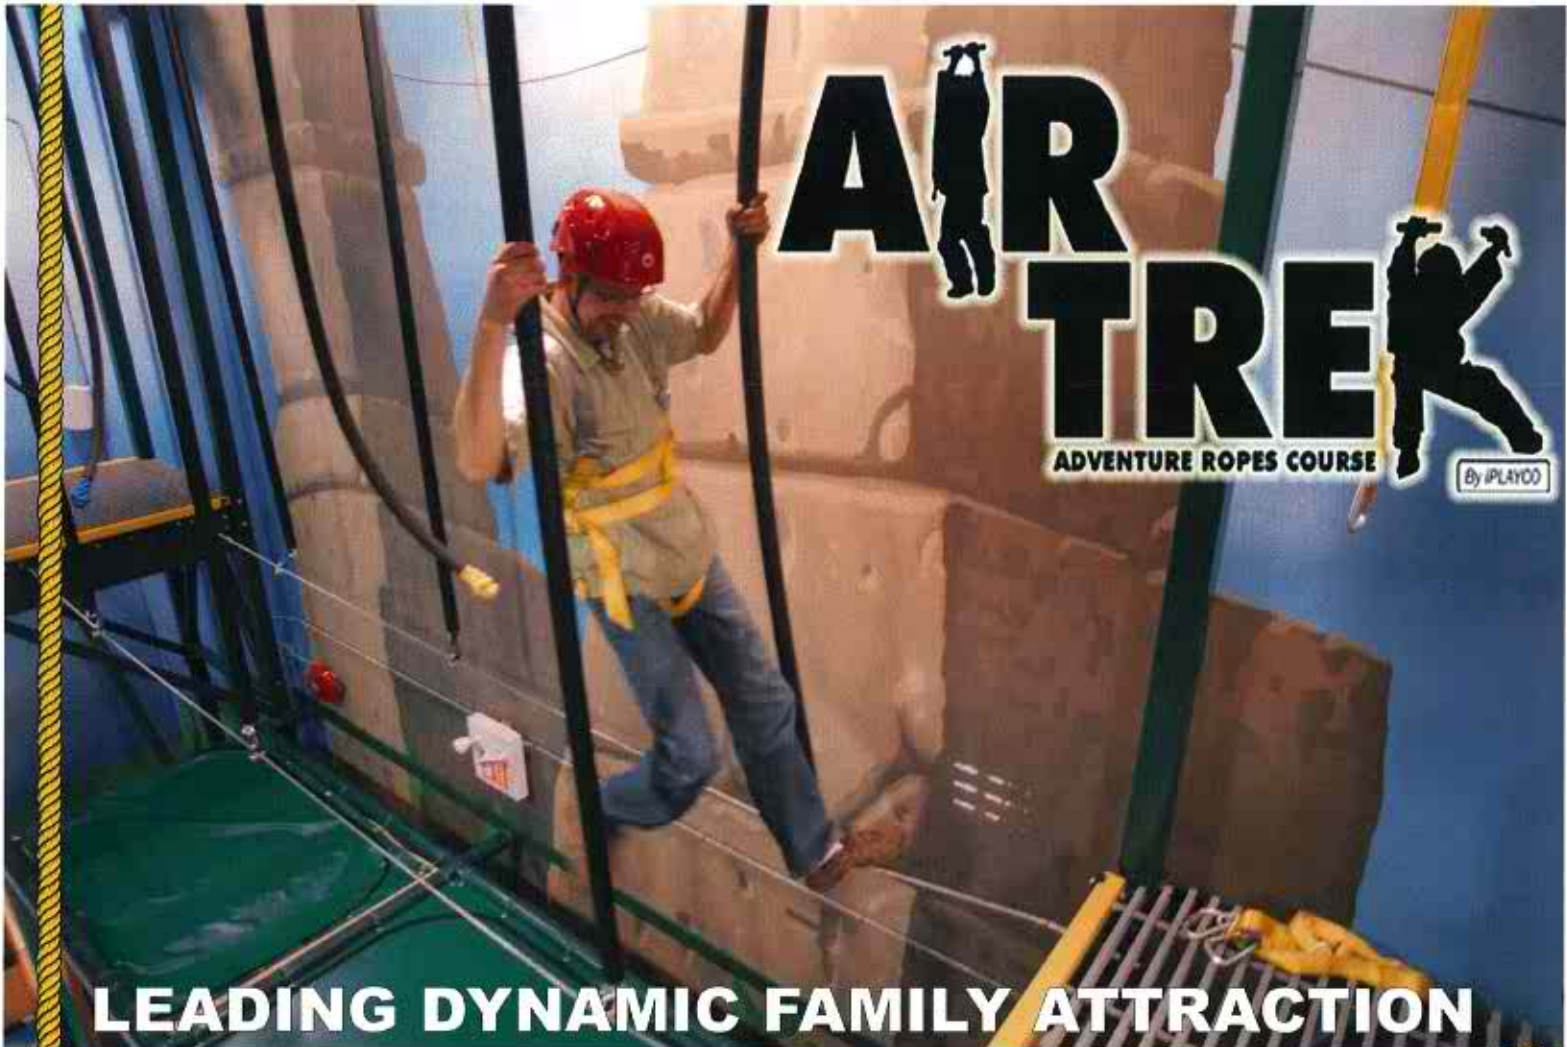

AIR TREK

ADVENTURE ROPES COURSE

By iPLAYCO

LEADING DYNAMIC FAMILY ATTRACTION

**PROVIDES A SERIES OF CHALLENGES
TO TEST PLAYERS SKILLS AND THEIR NERVES**

(C) COPYRIGHT 2009

www.iplayco.com

International Play Company
20216 - 98th Avenue, Langley, BC V1M 3G1 Canada
Ph: 1-604-882-1188 Fax: 1-604-882-1977
E-mail: sales@iplayco.com
A Subsidiary of Iplayco Corp. Ltd. (IPC: TSX-V)

AIR TREK EVENTS

Knotted Rope Walk

Scale across a single cable while grabbing knotted V ropes

The Pod Walk

Balance across while stepping onto elevated pod steps

Spider Climb

Climb across large suspended vertical cargo net

Swinging Trapeze

Step from hanging rope swings to get to the other side

Suspension Bridge

A safe a fun way to go from one raised platform to another

Tight Rope Shuffle

Balance & shuffle your feet on two cables to the other side